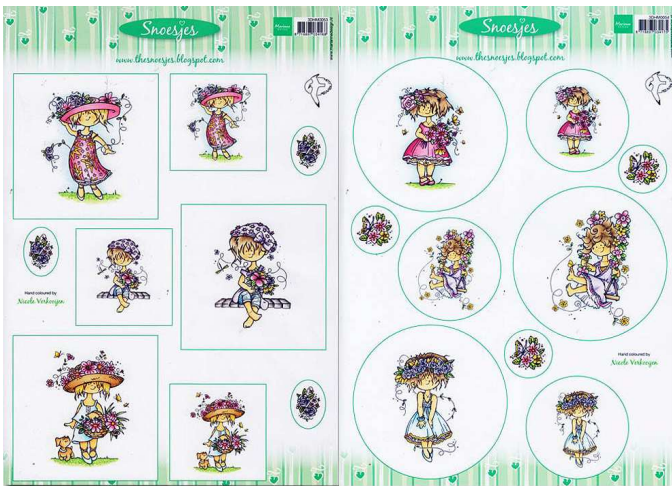

Marianne Design Products

Toppers

Cutting Sheets - 10 sheets of 1 design

WMDHM0053

WMDHM0054