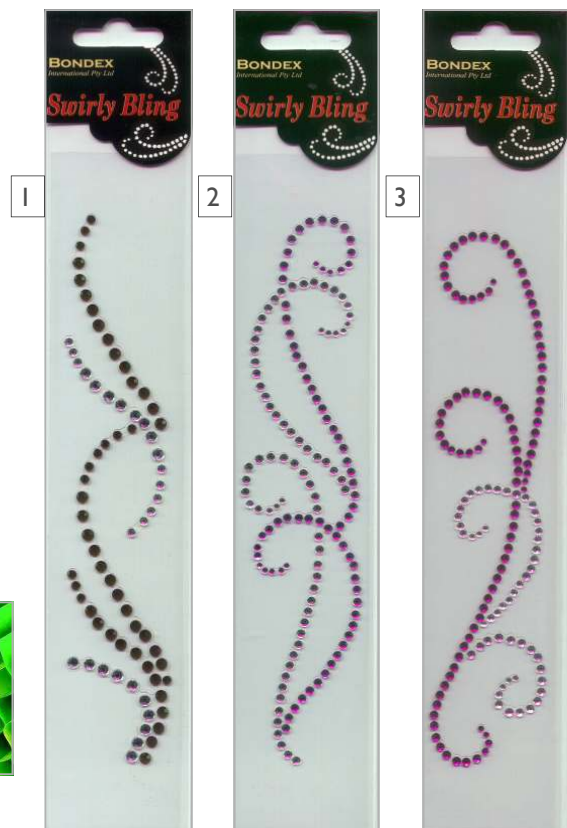

Variety A4 die-cut sheets

1.WSOEASYSL333 2.WSOEASYSL334 3.WSOEASYMC335 4.WSOEASYMC336

'Roses' cardmaking kit

WTT80658

This kit makes 6 cards

'Snoesjes' A4 cutting sheets

1.WMDHM45 2.WMDHM46 3.WMDHM47 4.WMDHM48

Charms

1.WMD0880 2.WMD0881

Adhesive Swirly Bling, 200mmx45mm

1.WNPBPSL-01 Silver/black 2.WNPBPSL-04 Silver/lilac
3.WNPBPSL-07 Silver/purple.

Honeycomb papers

1.WHZ197198-1 2.WHZ197198-2