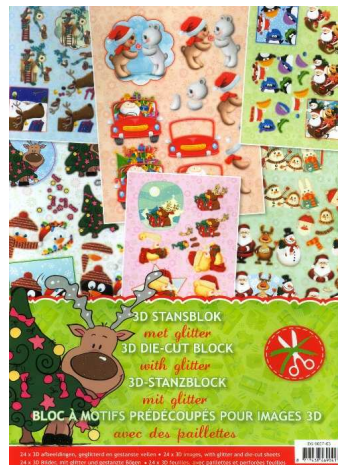

Newsletter

Studio Light 3D Die-cut Blocks

Each block contains 24 new 3D die-cut glitter pictures

WSO899301

WSO899302

WSO899303

WSO899304

WSO902701

WSO902702

WSO902703

WSO902704

Elizabeth Craft Designs Stickers

WMS2544 Presents

WMS2549 Pine cones

WMS2550 Christmas Baubles

WMS2551 Snowflake