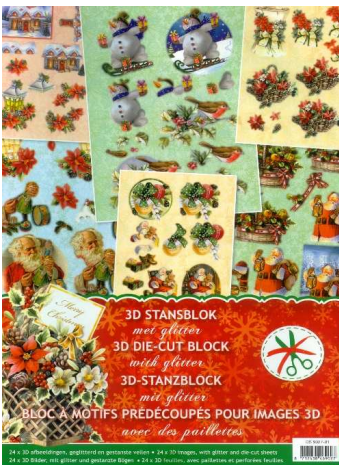

Newsletter

Studio Light 3D Die-cut Blocks

Each block contains 24 new 3D die-cut glitter pictures

WSO899301

WSO899302

WSO899303

WSO899304

WSO902701

WSO902702

WSO902703

WSO902704

Elizabeth Craft Designs Stickers

WMS2544 Presents

WMS2549 Pine cones

WMS2550 Christmas Baubles

WMS2551 Snowflake