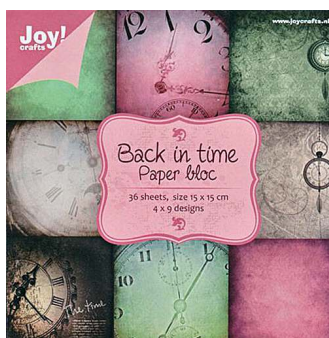

Joy!Crafts Paper Pads

WJY60110020