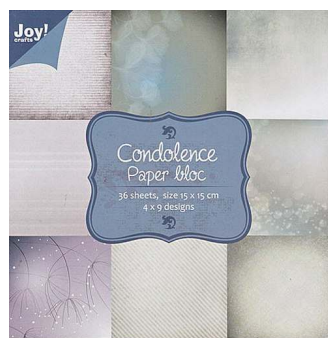

Newsletter

Marianne Design 'Collectables'

Die & Stamp Sets

WMD1326

WMD1327

WMD1328

WMD1329

Christmas Village

WMD1330

Joy!Crafts Paper Pads

WJY60110020

WJY60110029

'Old Cotton' Paper Pads

WKY21107

WKY21108

Doodey Pop-up