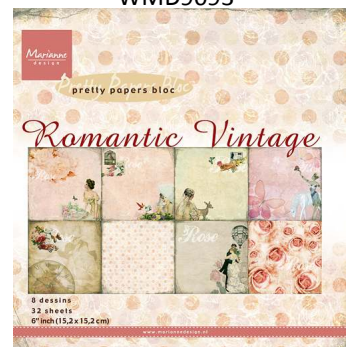

Newsletter

Marianne Design Cling Stamps and Paper Block

WMDCS0866

WMDCS0867

WMDCS0868

WMDCS0869

Romantic Vintage Paper Block

WMD9093

Nellie's Choice Vintage Coloured Toppers

WNENEVI005

WNENEVI006

WNENEVI007

WNENEVI008

Joy!Crafts Back in Time Cutting & Embossing Stencils

WJY60020218

WJY60020219